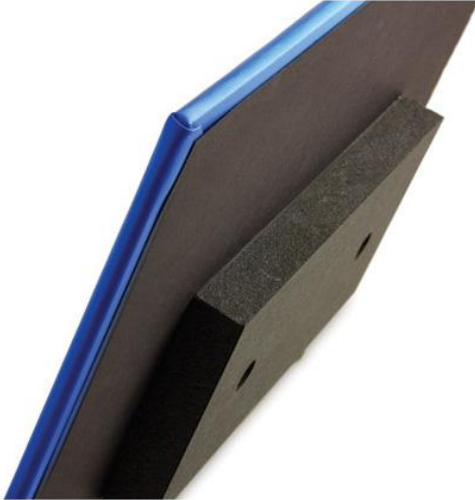

### Float Wraps

Float wraps are unique in that they appear to be floating on the wall with the main focus on the image. The back of the Float Wrap is complete with a black paper backing and a black  $\frac{3}{4}$ " thick gatorboard block that allows the Float Wrap to extend out from the wall. The back of the block also contains drilled holes for hanging. All float wraps have a lustre finish.

### Gallery Wraps

Gallery Wraps take Lustre Photographic Paper and wrap it using a traditional canvas process. Gallery Wraps arrive complete and ready to hang on the wall the moment they are received. Gallery Wraps are made with real wood in 1-1/2" depth.

## Masonite

Standard 1/8" hardboard masonite. This traditional mounting surface provides a heavy duty, rigid, hard and long lasting substrate, perfect for high-end framed portraits.

Masonite mounting comes with the option of a lustre coating which provides protection and a slightly matte appearance and/or a linen texture.

## Standout

Standout is a thick lightweight board finished with a 3/4" black plastic edge (except 20 x 24 and 24 x 30 with a 1 1/2") and comes ready to display with hanging holes on the backside. Standout comes with the option of a lustre coating which provides protection and a slightly matte appearance and/or a linen texture.