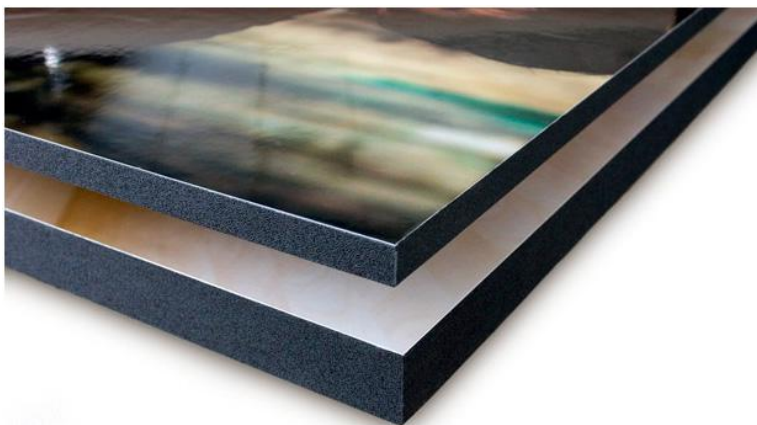

Standout

Standout is a thick lightweight board finished with a 3/4" black plastic edge (except 20 x 24 and 24 x 30 with a 1 1/2") and comes ready to display with hanging holes on the backside. Standout comes with the option of a lustre coating which provides protection and a slightly matte appearance and/or a linen texture.

8 x 10	$40
11 x14	$55
16 x 20	$75
20 x 24	$160
24 x 30	$200